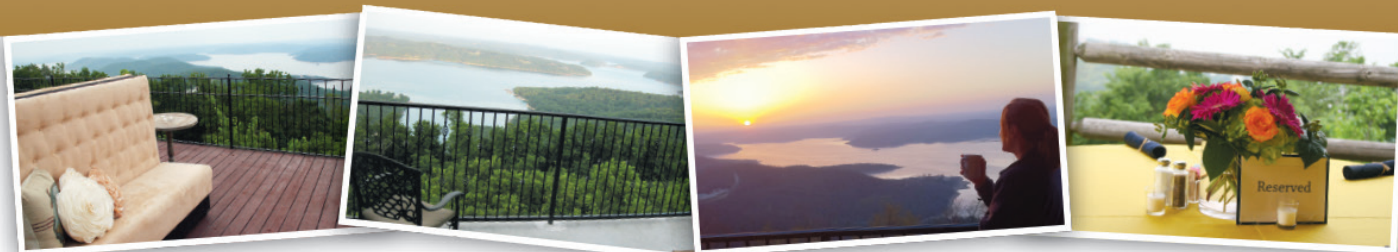

Whitney Mountain Lodge is the perfect setting for any event...

- *Christmas Parties*
- *Group Retreats*
- *Corporate Retreats*
- *Elegant or Casual Fundraisers*
- *Family Reunions*
- *Weddings & Receptions*
- *Small or Large Private Parties*
- *Special Romantic Getaways*

www.whitneymountainlodge.com